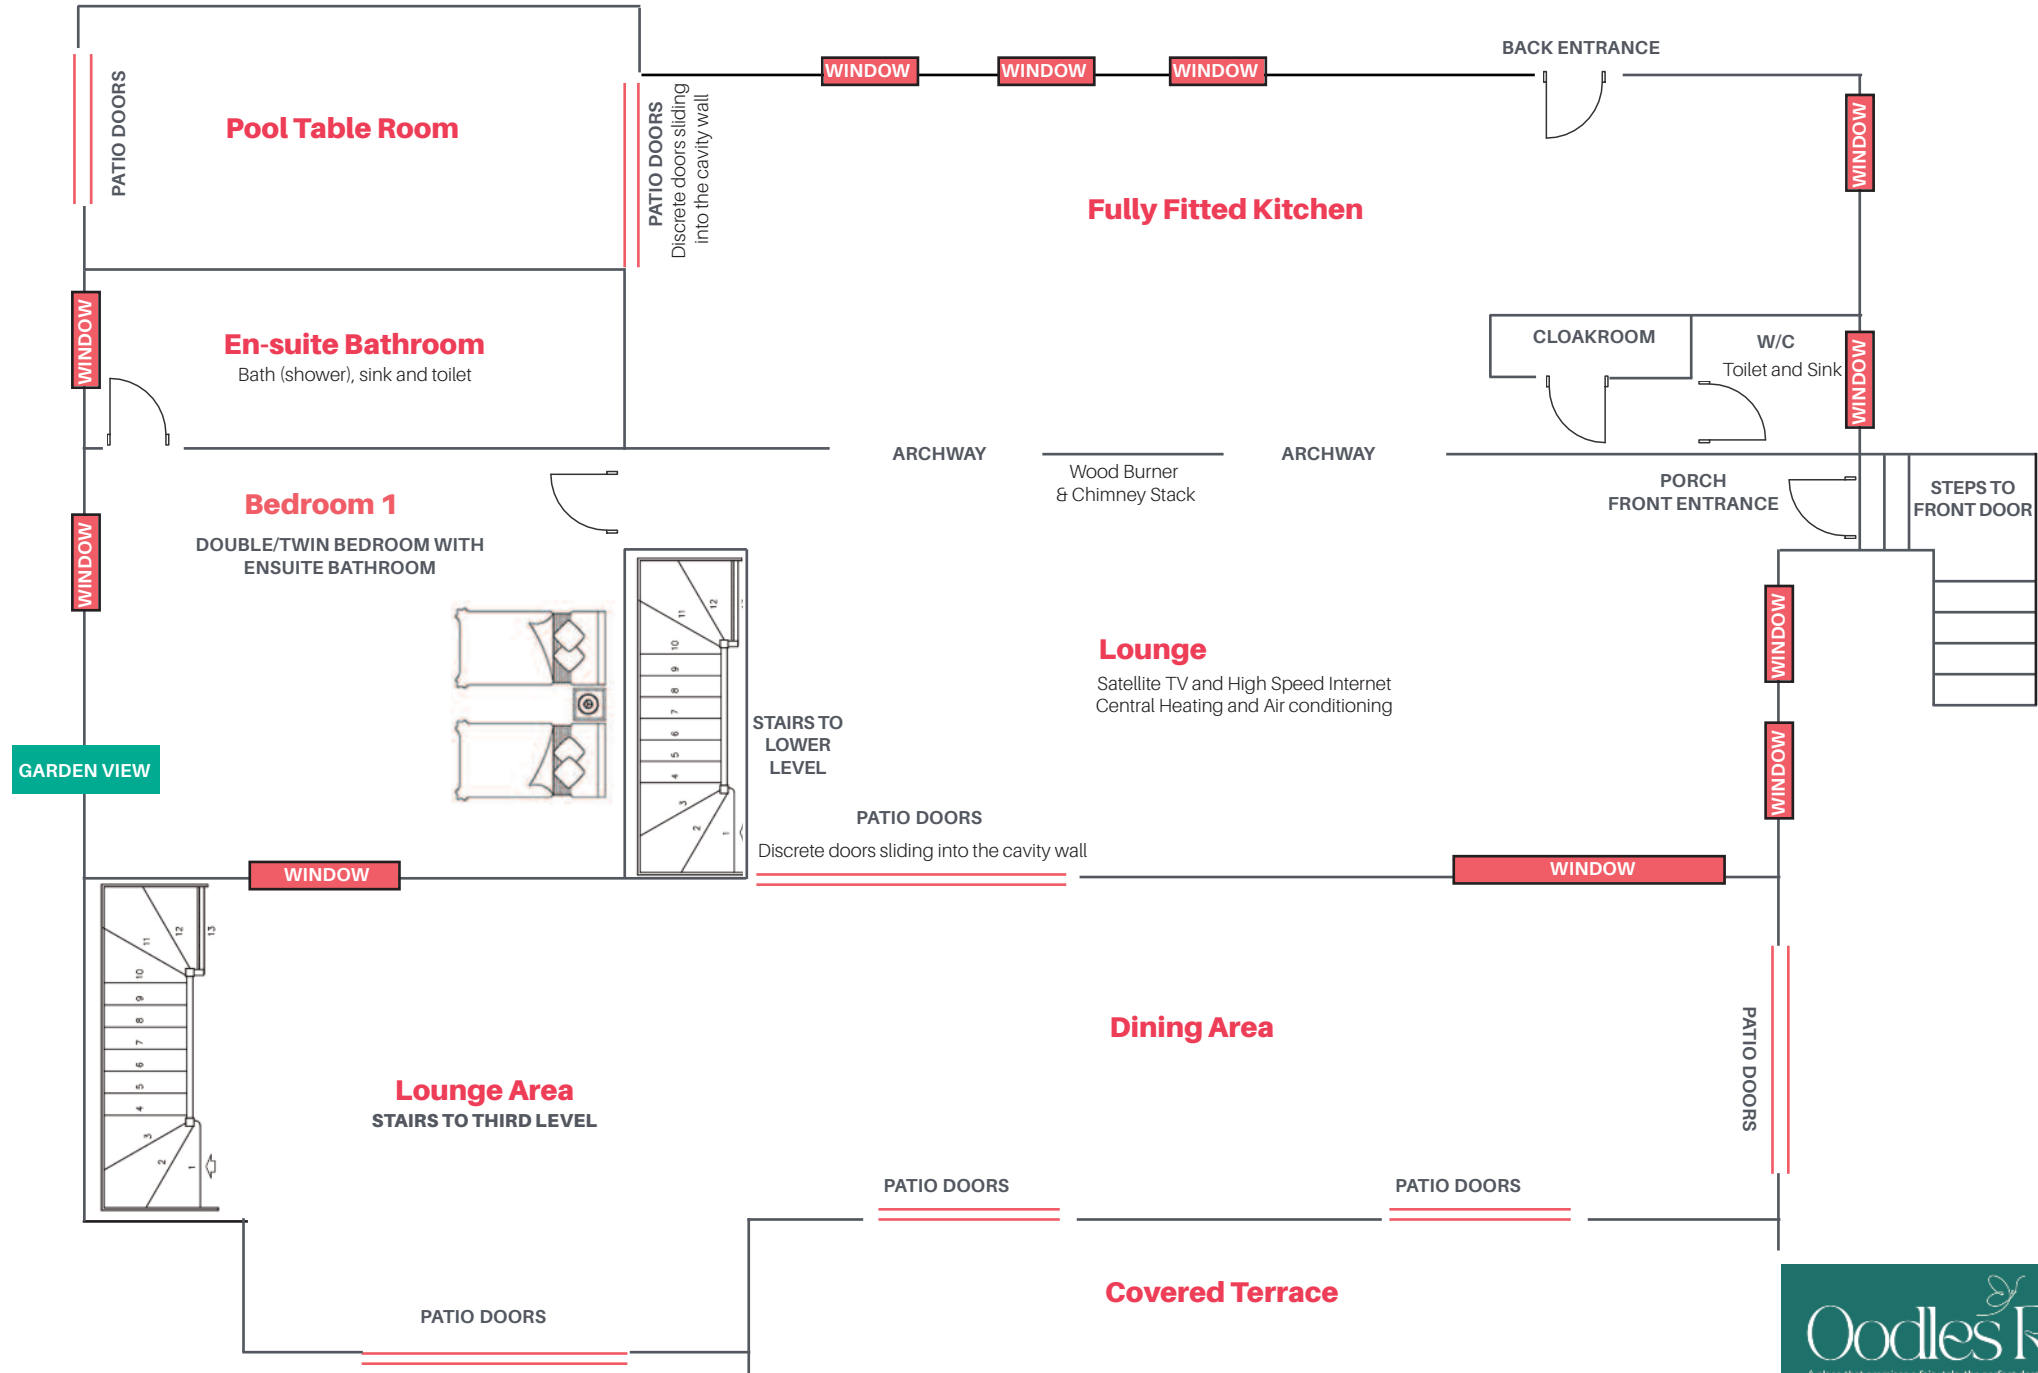

# Middle Level Floor Plan - Main House

INTERIOR 370 SQ MTRS | EXTERIOR 13,000 SQ MTRS

# Lower Level Floor Plan - Main House

INTERIOR 370 SQ MTRS | EXTERIOR 13,000 SQ MTRS